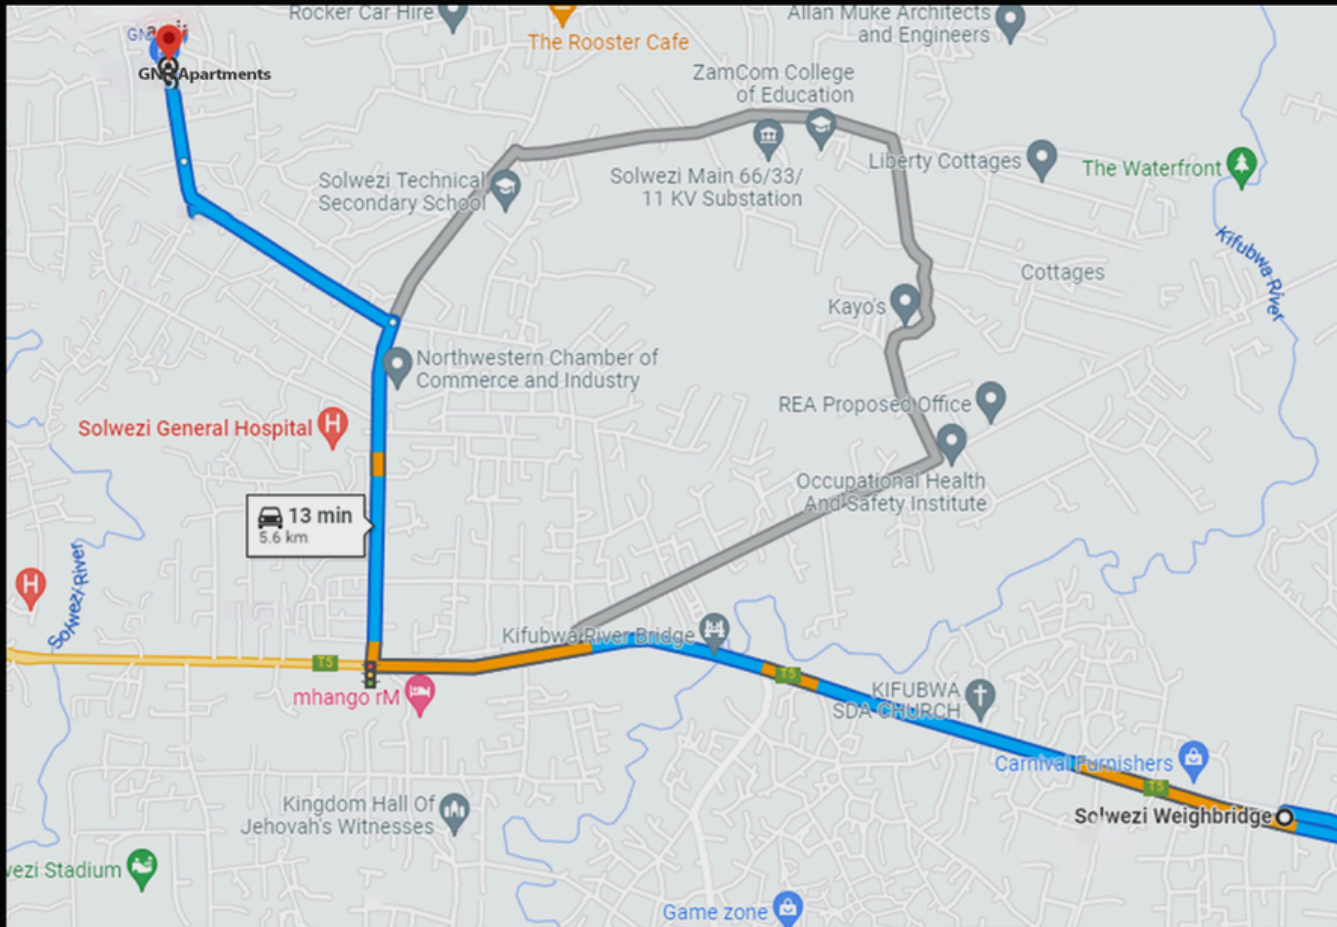

Gabri Nativ
Holding

OVERVIEW

GNH
APARTMENTS

In a clean and serene environment, about 7Km from Solwezi Airport overlooking the magnificent Solwezi Golf Course, GNH apartments are strategically located in the upmarket Saviye area on a road frontage with close proximity to major amenities including a hospital.

LAUNDRY

Mainly aided by our house keepers

Wash Basins

Washing Machines

OUR GEOGRAPHICAL LOCATION

NEAR BY LOCATIONS

- Solwezi Weighbridge 5.6km
- Kansashi Golf Estate 658.13m
- Airport 7km
- Kapiji Mall 2.18km
- Solwezi City Mall- 3.2 KM
- Solwezi General Hospital 1.6km
- T5 Solwezi - Chingola 1.95km